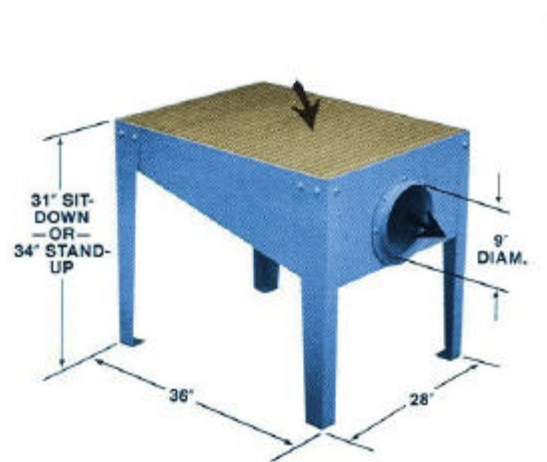

ENVIRONMENTAL CLEAN AIR COMPANY

Improving Indoor Air Quality since 1975

DOWNDRAFT TABLES

DW Industrial Series

DW industrial series downdraft tables can be applied to several work stations and in different downdraft work surface configurations. This table has to be married to a dust collector that matches the contaminant to be collected. We can apply a cyclone collector with after filters, cartridge filters or a disposable filtration media. After filter arrangements can include HEPA or gas phase adsorption filtration. Start protecting your workers' breathing zone today with a downdraft table and separate dust collection system from *Environmental Clean Air Company*.